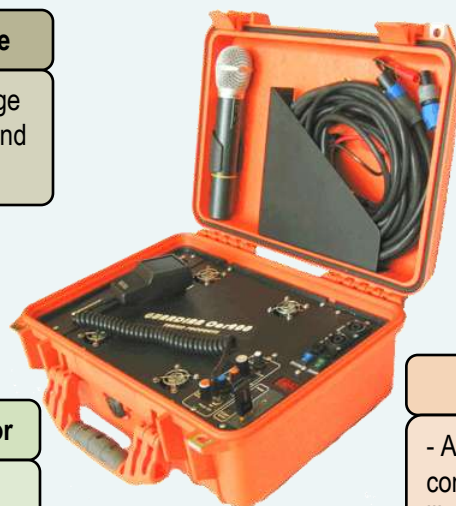

Portable siren

- 12V DC power input
- 200W / 40hm audio output
- 99 audio files stored in USB memory
- 30m wireless microphone
- AUX input
- heavy duty case with **IP67** protection

Flexibility

- can be used on any car available
- flexible PA with 200m area cover ability
- replays pre-recorded .mp3 audio files
- custom speakers, magnetic fixing

Lightbar

- different lengths: short 0.5m or long 1m lightbar
- custom color of plastic cover: red, blue, orange, yellow, black, green
- beacons: rotary or strobe (LED beacons in development)
- white side lights: portable lighting, optional
- various car roof connections : permanent or temporary (magnet)
- different speakers: standard 2x100W omnidirectional

GC200 Control case

Voice recording module

- allows to record a message using in-built microphone and replay it in loop

Electronic tone generator

- generates different alarm tones like ambulance, police and fire-brigade tones

Radio control module

- with this module it possible to start 1 alarm using radio connection

AUX input

- AUX external audio input is used to connect external source of audio signal like CD player, radio transmission or other PA system